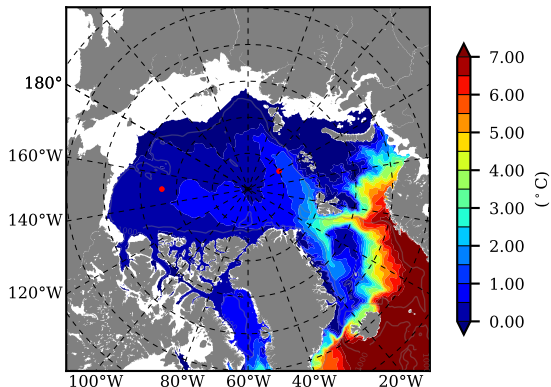

ERA01NEM405PSA AW Max Temp over 1989

AW Max Temp from PHC 3.0

ERA01NEM405PSA AW Max Temp depth

AW Max Temp depth from PHC 3.0