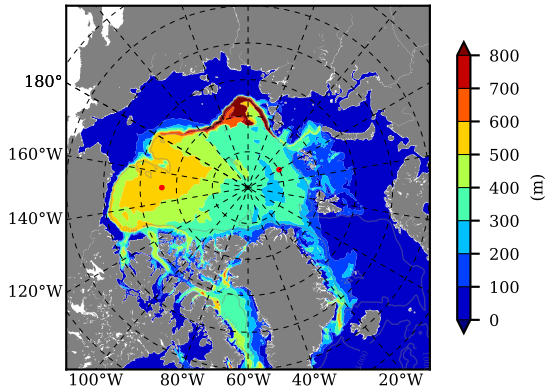

ERA01NEM405PSA AW Max Temp over 1989

AW Max Temp from PHC 3.0

ERA01NEM405PSA AW Max Temp depth

AW Max Temp depth from PHC 3.0