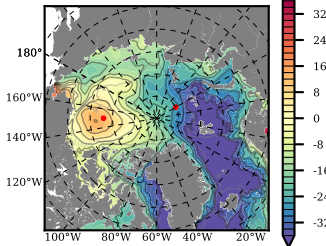

ERA01NEM405PSA mean FWC (m) over 1979

Mean FWC (m) from BG Obs Sys. (Proshutinsky et al. GRL2018) over year 2003-2017

Mean FWC (m) from Init State

ERA01NEM405PSA mean SSH anomaly

Mean DOT from Armitage et al. 2017 2003-2014