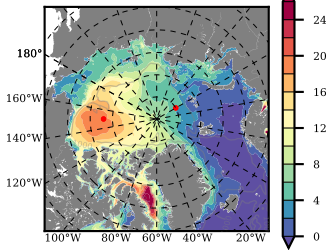

ERA01NEM405PSA mean FWC (m) over 1979

Mean FWC (m) from BG Obs Sys. (Proshutinsky et al. GRL2018) over year 2003-2017

Mean FWC (m) from Init State

ERA01NEM405PSA mean SSH anomaly

Mean DOT from Armitage et al. 2017 2003-2014