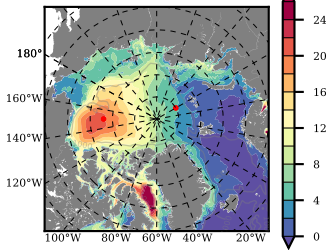

ERA01NEM405PSA mean FWC (m) over 1980

Mean FWC (m) from BG Obs Sys. (Proshutinsky et al. GRL2018) over year 2003-2017

Mean FWC (m) from Init State

ERA01NEM405PSA mean SSH anomaly

Mean DOT from Armitage et al. 2017 2003-2014