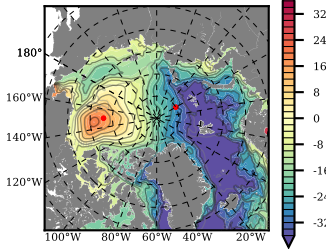

ERA01NEM405PSA mean FWC (m) over 1980

Mean FWC (m) from BG Obs Sys. (Proshutinsky et al. GRL2018) over year 2003-2017

Mean FWC (m) from Init State

ERA01NEM405PSA mean SSH anomaly

Mean DOT from Armitage et al. 2017 2003-2014