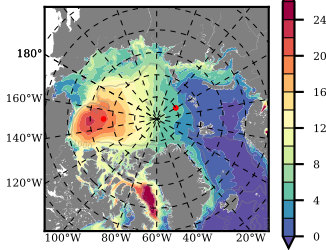

ERA01NEM405PSA mean FWC (m) over 1981

Mean FWC (m) from BG Obs Sys. (Proshutinsky et al. GRL2018) over year 2003-2017

Mean FWC (m) from Init State

ERA01NEM405PSA mean SSH anomaly

Mean DOT from Armitage et al. 2017 2003-2014