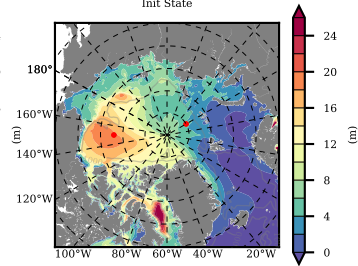

ERA01NEM405PSA mean FWC (m) over 1981

Mean FWC (m) from BG Obs Sys. (Proshutinsky et al. GRL2018) over year 2003-2017

Mean FWC (m) from Init State

ERA01NEM405PSA mean SSH anomaly

Mean DOT from Armitage et al. 2017 2003-2014