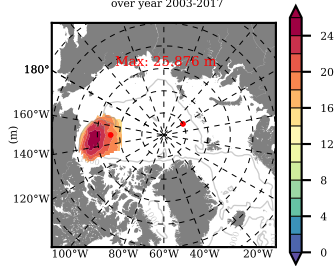

ERA01NEM405PSA mean FWC (m) over 1981

Mean FWC (m) from BG Obs Sys. (Proshutinsky et al. GRL2018) over year 2003-2017

Mean FWC (m) from Init State

ERA01NEM405PSA mean SSH anomaly

Mean DOT from Armitage et al. 2017 2003-2014