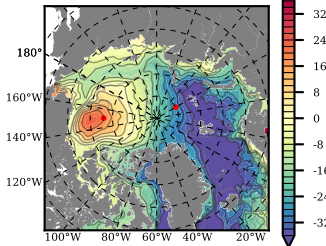

ERA01NEM405PSA mean FWC (m) over 1981

Mean FWC (m) from BG Obs Sys. (Proshutinsky et al. GRL2018) over year 2003-2017

Mean FWC (m) from Init State

ERA01NEM405PSA mean SSH anomaly

Mean DOT from Armitage et al. 2017 2003-2014