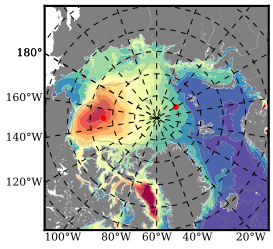

ERA01NEM405PSA mean FWC (m) over 1982

Mean FWC (m) from BG Obs Sys. (Proshutinsky et al. GRL2018) over year 2003-2017

Mean FWC (m) from Init State

ERA01NEM405PSA mean SSH anomaly

Mean DOT from Armitage et al. 2017 2003-2014