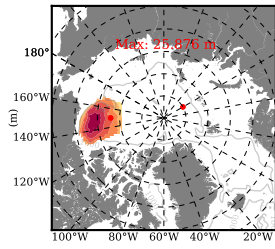

ERA01NEM405PSA mean FWC (m) over 1982

Mean FWC (m) from BG Obs Sys. (Proshutinsky et al. GRL2018) over year 2003-2017

Mean FWC (m) from Init State

ERA01NEM405PSA mean SSH anomaly

Mean DOT from Armitage et al. 2017 2003-2014