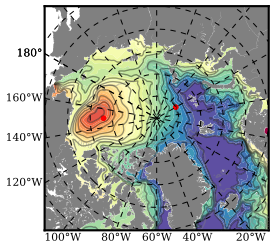

ERA01NEM405PSA mean FWC (m) over 1982

Mean FWC (m) from BG Obs Sys. (Proshutinsky et al. GRL2018) over year 2003-2017

Mean FWC (m) from Init State

ERA01NEM405PSA mean SSH anomaly

Mean DOT from Armitage et al. 2017 2003-2014