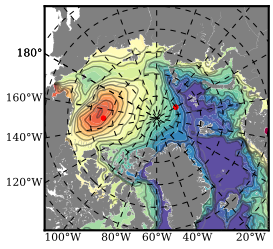

ERA01NEM405PSA mean FWC (m) over 1983

Mean FWC (m) from BG Obs Sys. (Proshutinsky et al. GRL2018) over year 2003-2017

Mean FWC (m) from Init State

ERA01NEM405PSA mean SSH anomaly

Mean DOT from Armitage et al. 2017 2003-2014