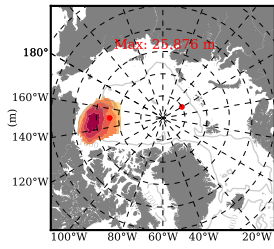

ERA01NEM405PSA mean FWC (m) over 1983

Mean FWC (m) from BG Obs Sys. (Proshutinsky et al. GRL2018) over year 2003-2017

Mean FWC (m) from Init State

ERA01NEM405PSA mean SSH anomaly

Mean DOT from Armitage et al. 2017 2003-2014