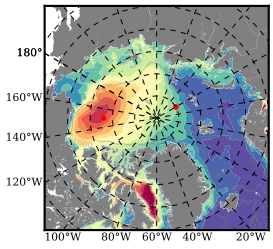

ERA01NEM405PSA mean FWC (m) over 1983

Mean FWC (m) from BG Obs Sys. (Proshutinsky et al. GRL2018) over year 2003-2017

Mean FWC (m) from Init State

ERA01NEM405PSA mean SSH anomaly

Mean DOT from Armitage et al. 2017 2003-2014