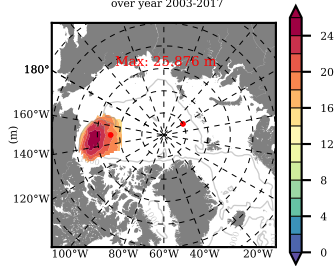

ERA01NEM405PSA mean FWC (m) over 1984

Mean FWC (m) from BG Obs Sys. (Proshutinsky et al. GRL2018) over year 2003-2017

Mean FWC (m) from Init State

ERA01NEM405PSA mean SSH anomaly

Mean DOT from Armitage et al. 2017 2003-2014