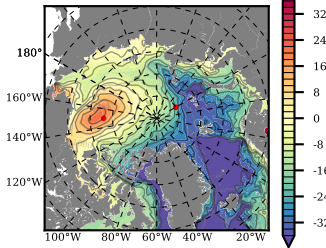

ERA01NEM405PSA mean FWC (m) over 1984

Mean FWC (m) from BG Obs Sys. (Proshutinsky et al. GRL2018) over year 2003-2017

Mean FWC (m) from Init State

ERA01NEM405PSA mean SSH anomaly

Mean DOT from Armitage et al. 2017 2003-2014