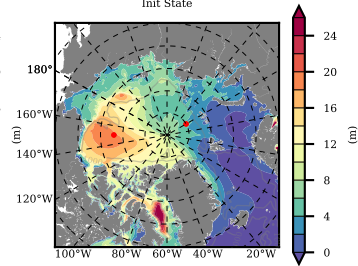

ERA01NEM405PSA mean FWC (m) over 1984

Mean FWC (m) from BG Obs Sys. (Proshutinsky et al. GRL2018) over year 2003-2017

Mean FWC (m) from Init State

ERA01NEM405PSA mean SSH anomaly

Mean DOT from Armitage et al. 2017 2003-2014