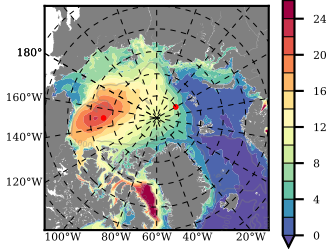

ERA01NEM405PSA mean FWC (m) over 1984

Mean FWC (m) from BG Obs Sys. (Proshutinsky et al. GRL2018) over year 2003-2017

Mean FWC (m) from Init State

ERA01NEM405PSA mean SSH anomaly

Mean DOT from Armitage et al. 2017 2003-2014