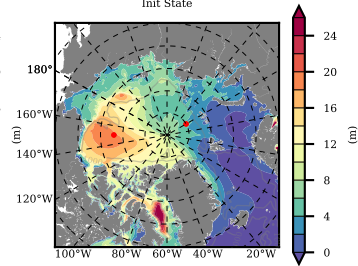

ERA01NEM405PSA mean FWC (m) over 1985

Mean FWC (m) from BG Obs Sys. (Proshutinsky et al. GRL2018) over year 2003-2017

Mean FWC (m) from Init State

ERA01NEM405PSA mean SSH anomaly

Mean DOT from Armitage et al. 2017 2003-2014