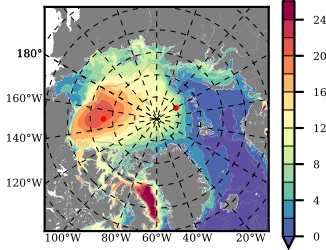

ERA01NEM405PSA mean FWC (m) over 1985

Mean FWC (m) from BG Obs Sys. (Proshutinsky et al. GRL2018) over year 2003-2017

Mean FWC (m) from Init State

ERA01NEM405PSA mean SSH anomaly

Mean DOT from Armitage et al. 2017 2003-2014