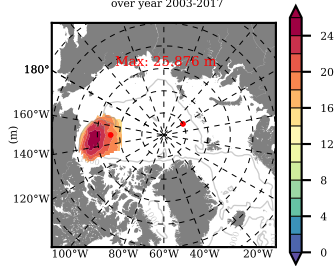

ERA01NEM405PSA mean FWC (m) over 1985

Mean FWC (m) from BG Obs Sys. (Proshutinsky et al. GRL2018) over year 2003-2017

Mean FWC (m) from Init State

ERA01NEM405PSA mean SSH anomaly

Mean DOT from Armitage et al. 2017 2003-2014