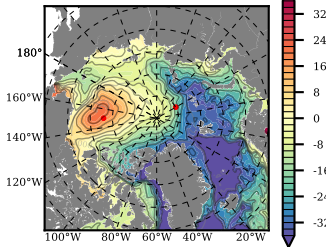

ERA01NEM405PSA mean FWC (m) over 1985

Mean FWC (m) from BG Obs Sys. (Proshutinsky et al. GRL2018) over year 2003-2017

Mean FWC (m) from Init State

ERA01NEM405PSA mean SSH anomaly

Mean DOT from Armitage et al. 2017 2003-2014