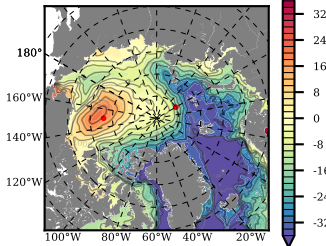

ERA01NEM405PSA mean FWC (m) over 1986

Mean FWC (m) from BG Obs Sys. (Proshutinsky et al. GRL2018) over year 2003-2017

Mean FWC (m) from Init State

ERA01NEM405PSA mean SSH anomaly

Mean DOT from Armitage et al. 2017 2003-2014