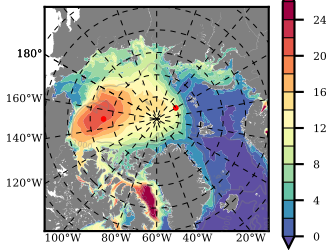

ERA01NEM405PSA mean FWC (m) over 1986

Mean FWC (m) from BG Obs Sys. (Proshutinsky et al. GRL2018) over year 2003-2017

Mean FWC (m) from Init State

ERA01NEM405PSA mean SSH anomaly

Mean DOT from Armitage et al. 2017 2003-2014