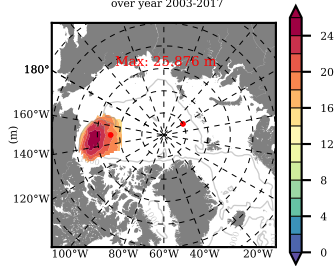

ERA01NEM405PSA mean FWC (m) over 1986

Mean FWC (m) from BG Obs Sys. (Proshutinsky et al. GRL2018) over year 2003-2017

Mean FWC (m) from Init State

ERA01NEM405PSA mean SSH anomaly

Mean DOT from Armitage et al. 2017 2003-2014