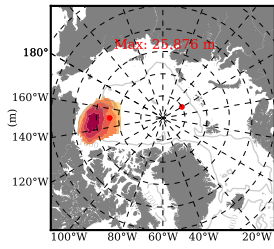

ERA01NEM405PSA mean FWC (m) over 1987

Mean FWC (m) from BG Obs Sys. (Proshutinsky et al. GRL2018) over year 2003-2017

Mean FWC (m) from Init State

ERA01NEM405PSA mean SSH anomaly

Mean DOT from Armitage et al. 2017 2003-2014