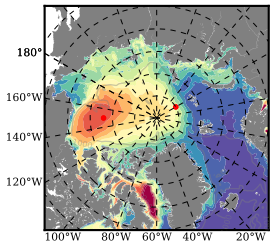

ERA01NEM405PSA mean FWC (m) over 1987

Mean FWC (m) from BG Obs Sys. (Proshutinsky et al. GRL2018) over year 2003-2017

Mean FWC (m) from Init State

ERA01NEM405PSA mean SSH anomaly

Mean DOT from Armitage et al. 2017 2003-2014