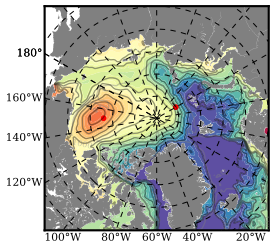

ERA01NEM405PSA mean FWC (m) over 1987

Mean FWC (m) from BG Obs Sys. (Proshutinsky et al. GRL2018) over year 2003-2017

Mean FWC (m) from Init State

ERA01NEM405PSA mean SSH anomaly

Mean DOT from Armitage et al. 2017 2003-2014