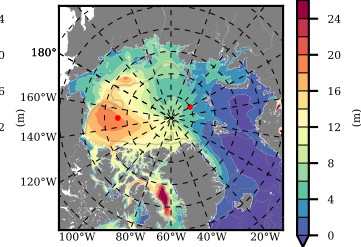

ERA01NEM405PSA mean FWC (m) over 1988

Mean FWC (m) from BG Obs Sys. (Proshutinsky et al. GRL2018) over year 2003-2017

Mean FWC (m) from Init State

ERA01NEM405PSA mean SSH anomaly

Mean DOT from Armitage et al. 2017 2003-2014