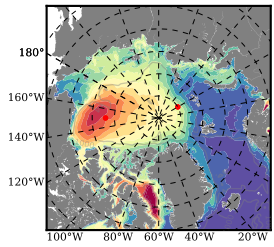

ERA01NEM405PSA mean FWC (m) over 1988

Mean FWC (m) from BG Obs Sys. (Proshutinsky et al. GRL2018) over year 2003-2017

Mean FWC (m) from Init State

ERA01NEM405PSA mean SSH anomaly

Mean DOT from Armitage et al. 2017 2003-2014