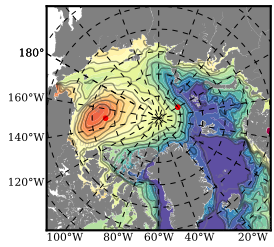

ERA01NEM405PSA mean FWC (m) over 1988

Mean FWC (m) from BG Obs Sys. (Proshutinsky et al. GRL2018) over year 2003-2017

Mean FWC (m) from Init State

ERA01NEM405PSA mean SSH anomaly

Mean DOT from Armitage et al. 2017 2003-2014