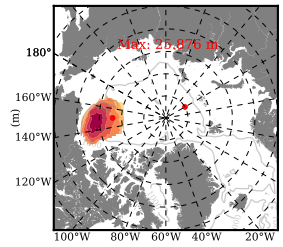

ERA01NEM405PSA mean FWC (m) over 1988

Mean FWC (m) from BG Obs Sys. (Proshutinsky et al. GRL2018) over year 2003-2017

Mean FWC (m) from Init State

ERA01NEM405PSA mean SSH anomaly

Mean DOT from Armitage et al. 2017 2003-2014