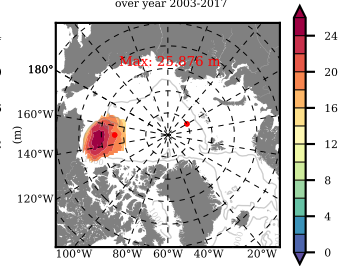

ERA01NEM405PSA mean FWC (m) over 1989

Mean FWC (m) from BG Obs Sys. (Proshutinsky et al. GRL2018) over year 2003-2017

Mean FWC (m) from Init State

ERA01NEM405PSA mean SSH anomaly

Mean DOT from Armitage et al. 2017 2003-2014