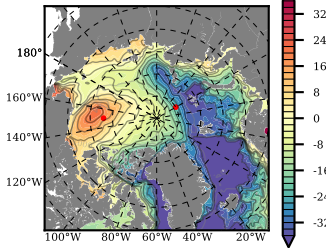

ERA01NEM405PSA mean FWC (m) over 1989

Mean FWC (m) from BG Obs Sys. (Proshutinsky et al. GRL2018) over year 2003-2017

Mean FWC (m) from Init State

ERA01NEM405PSA mean SSH anomaly

Mean DOT from Armitage et al. 2017 2003-2014