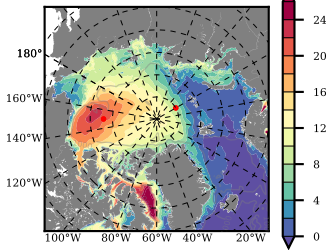

ERA01NEM405PSA mean FWC (m) over 1989

Mean FWC (m) from BG Obs Sys. (Proshutinsky et al. GRL2018) over year 2003-2017

Mean FWC (m) from Init State

ERA01NEM405PSA mean SSH anomaly

Mean DOT from Armitage et al. 2017 2003-2014