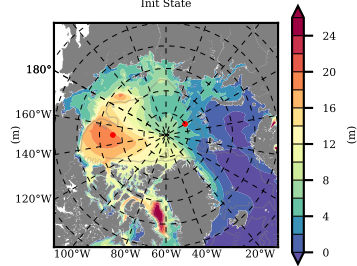

ERA01NEM405PSA mean FWC (m) over 1989

Mean FWC (m) from BG Obs Sys. (Proshutinsky et al. GRL2018) over year 2003-2017

Mean FWC (m) from Init State

ERA01NEM405PSA mean SSH anomaly

Mean DOT from Armitage et al. 2017 2003-2014