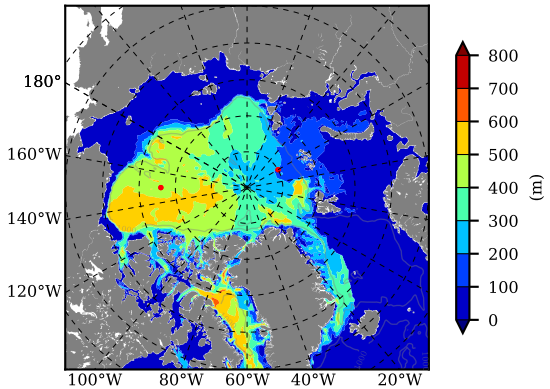

ERA01NEM405PSC AW Max Temp over 1979

AW Max Temp from PHC 3.0

ERA01NEM405PSC AW Max Temp depth

AW Max Temp depth from PHC 3.0