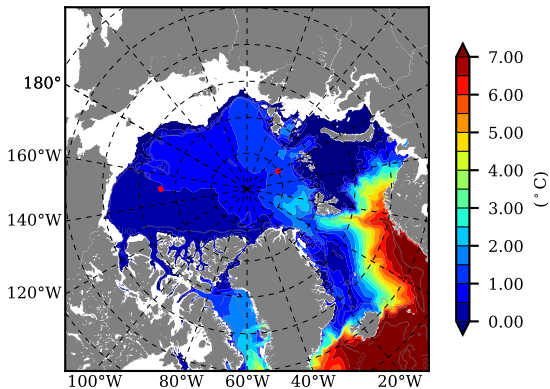

ERA01NEM405PSC AW Max Temp over 1979

AW Max Temp from PHC 3.0

ERA01NEM405PSC AW Max Temp depth

AW Max Temp depth from PHC 3.0