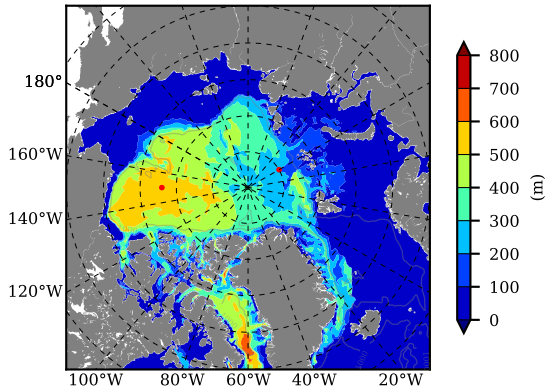

ERA01NEM405PSC AW Max Temp over 1980

AW Max Temp from PHC 3.0

ERA01NEM405PSC AW Max Temp depth

AW Max Temp depth from PHC 3.0