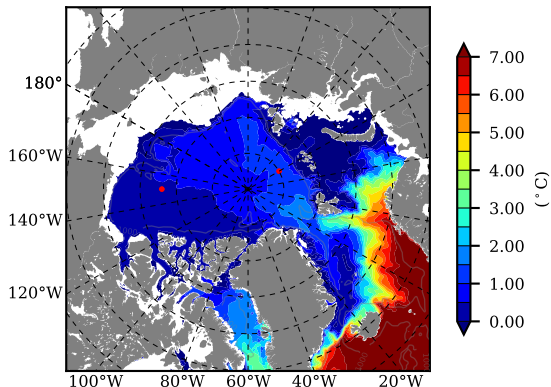

ERA01NEM405PSC AW Max Temp over 1980

AW Max Temp from PHC 3.0

ERA01NEM405PSC AW Max Temp depth

AW Max Temp depth from PHC 3.0