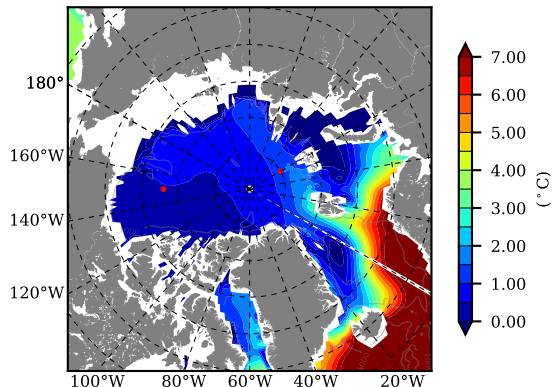

ERA01NEM405PSC AW Max Temp over 1980

AW Max Temp from PHC 3.0

ERA01NEM405PSC AW Max Temp depth

AW Max Temp depth from PHC 3.0