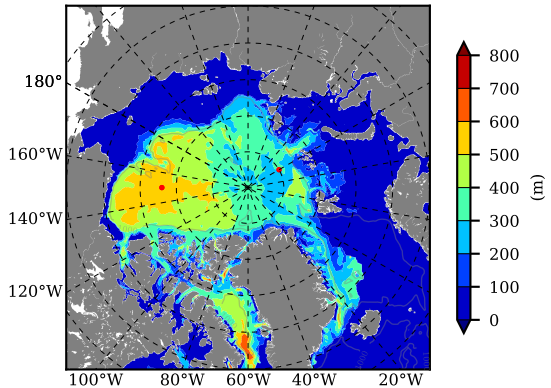

ERA01NEM405PSC AW Max Temp over 1981

AW Max Temp from PHC 3.0

ERA01NEM405PSC AW Max Temp depth

AW Max Temp depth from PHC 3.0