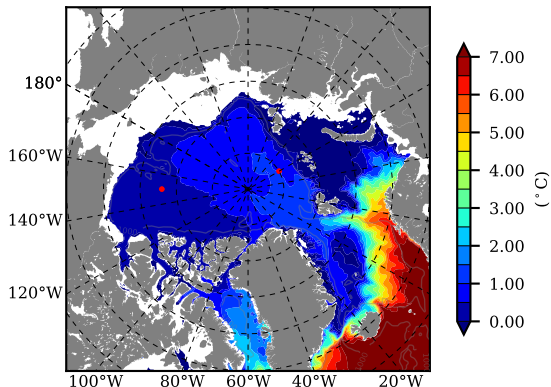

ERA01NEM405PSC AW Max Temp over 1981

AW Max Temp from PHC 3.0

ERA01NEM405PSC AW Max Temp depth

AW Max Temp depth from PHC 3.0