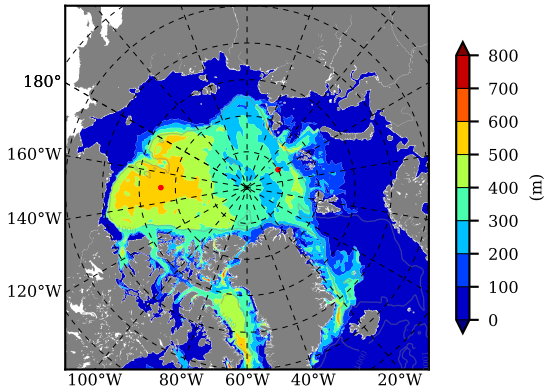

ERA01NEM405PSC AW Max Temp over 1982

AW Max Temp from PHC 3.0

ERA01NEM405PSC AW Max Temp depth

AW Max Temp depth from PHC 3.0