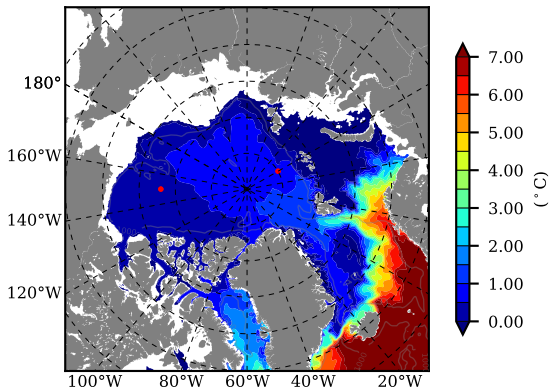

ERA01NEM405PSC AW Max Temp over 1982

AW Max Temp from PHC 3.0

ERA01NEM405PSC AW Max Temp depth

AW Max Temp depth from PHC 3.0