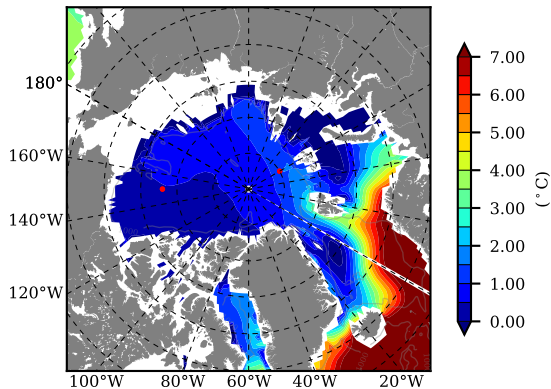

ERA01NEM405PSC AW Max Temp over 1982

AW Max Temp from PHC 3.0

ERA01NEM405PSC AW Max Temp depth

AW Max Temp depth from PHC 3.0