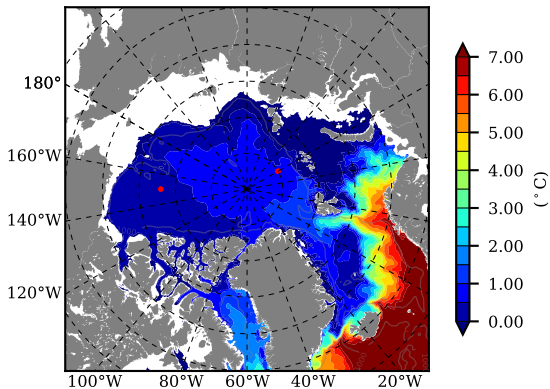

ERA01NEM405PSC AW Max Temp over
1983

AW Max Temp from
PHC 3.0

ERA01NEM405PSC AW Max Temp depth

AW Max Temp depth from
PHC 3.0