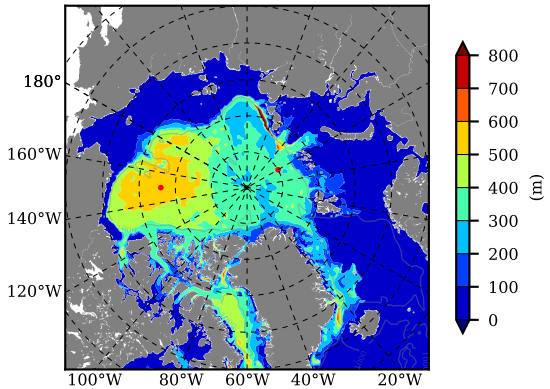

ERA01NEM405PSC AW Max Temp over
1983

AW Max Temp from
PHC 3.0

ERA01NEM405PSC AW Max Temp depth

AW Max Temp depth from
PHC 3.0