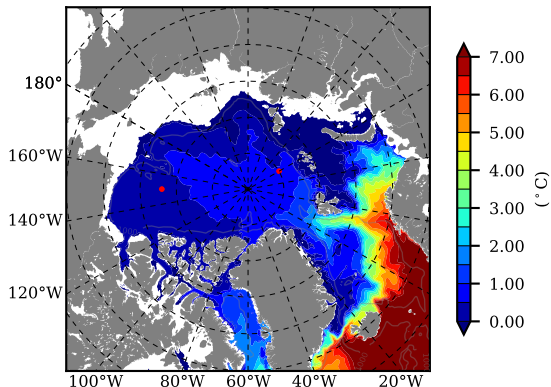

ERA01NEM405PSC AW Max Temp over 1984

AW Max Temp from PHC 3.0

ERA01NEM405PSC AW Max Temp depth

AW Max Temp depth from PHC 3.0