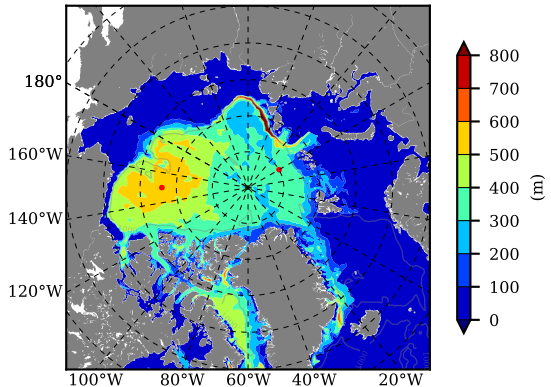

ERA01NEM405PSC AW Max Temp over 1984

AW Max Temp from PHC 3.0

ERA01NEM405PSC AW Max Temp depth

AW Max Temp depth from PHC 3.0