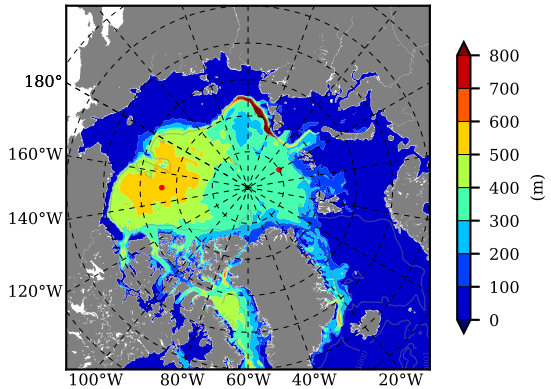

ERA01NEM405PSC AW Max Temp over 1985

AW Max Temp from PHC 3.0

ERA01NEM405PSC AW Max Temp depth

AW Max Temp depth from PHC 3.0