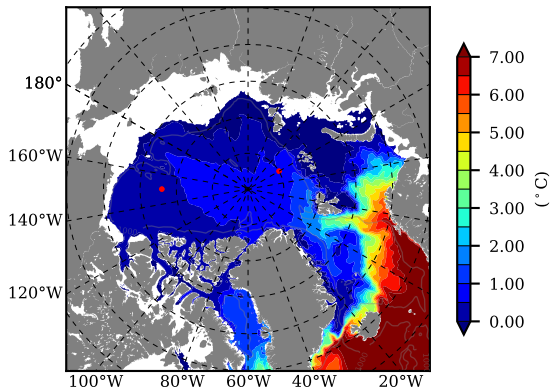

ERA01NEM405PSC AW Max Temp over 1985

AW Max Temp from PHC 3.0

ERA01NEM405PSC AW Max Temp depth

AW Max Temp depth from PHC 3.0