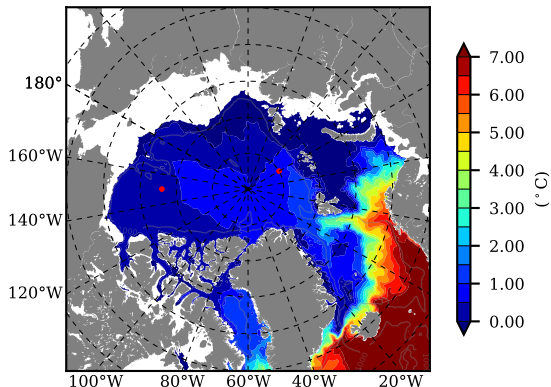

ERA01NEM405PSC AW Max Temp over 1986

AW Max Temp from PHC 3.0

ERA01NEM405PSC AW Max Temp depth

AW Max Temp depth from PHC 3.0