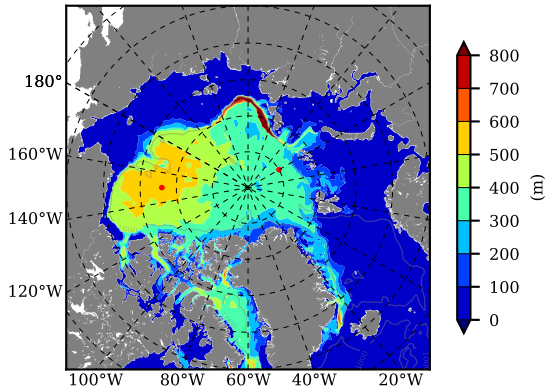

ERA01NEM405PSC AW Max Temp over 1986

AW Max Temp from PHC 3.0

ERA01NEM405PSC AW Max Temp depth

AW Max Temp depth from PHC 3.0