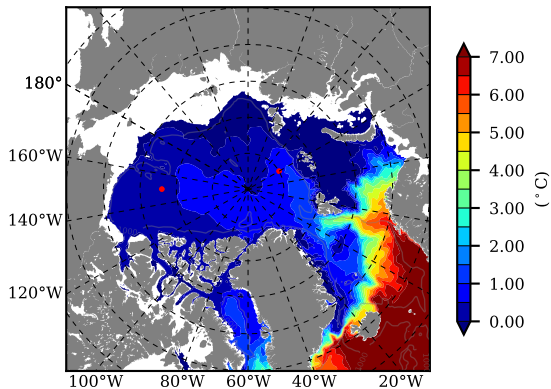

ERA01NEM405PSC AW Max Temp over
1987

AW Max Temp from
PHC 3.0

ERA01NEM405PSC AW Max Temp depth

AW Max Temp depth from
PHC 3.0