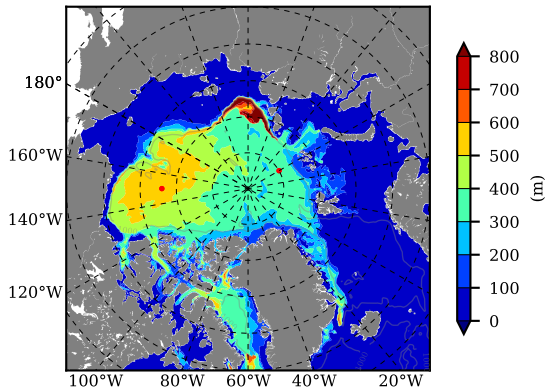

ERA01NEM405PSC AW Max Temp over
1987

AW Max Temp from
PHC 3.0

ERA01NEM405PSC AW Max Temp depth

AW Max Temp depth from
PHC 3.0