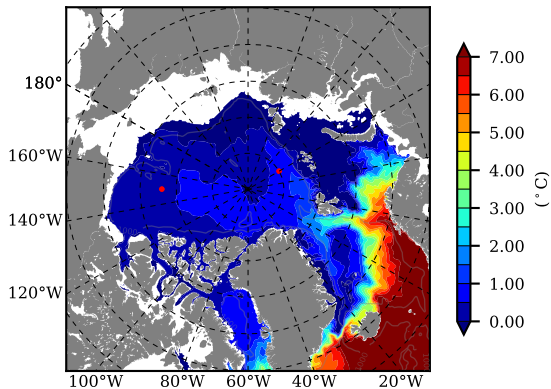

ERA01NEM405PSC AW Max Temp over 1988

AW Max Temp from PHC 3.0

ERA01NEM405PSC AW Max Temp depth

AW Max Temp depth from PHC 3.0