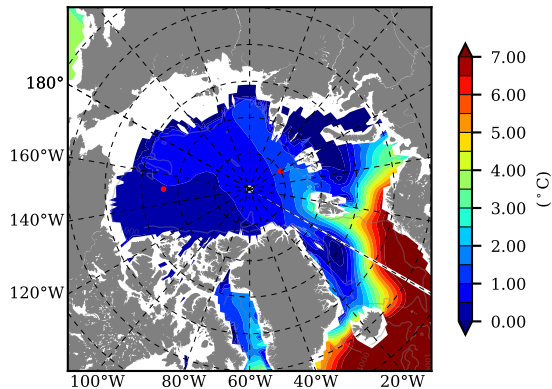

ERA01NEM405PSC AW Max Temp over 1988

AW Max Temp from PHC 3.0

ERA01NEM405PSC AW Max Temp depth

AW Max Temp depth from PHC 3.0