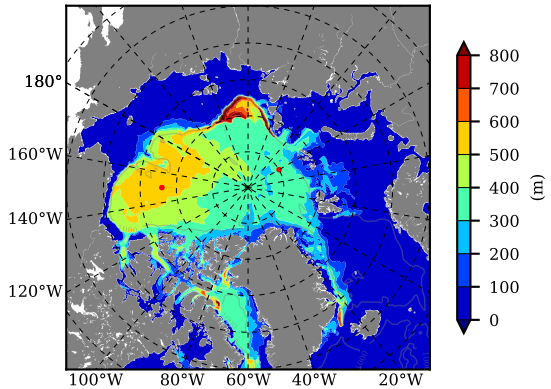

ERA01NEM405PSC AW Max Temp over 1988

AW Max Temp from PHC 3.0

ERA01NEM405PSC AW Max Temp depth

AW Max Temp depth from PHC 3.0