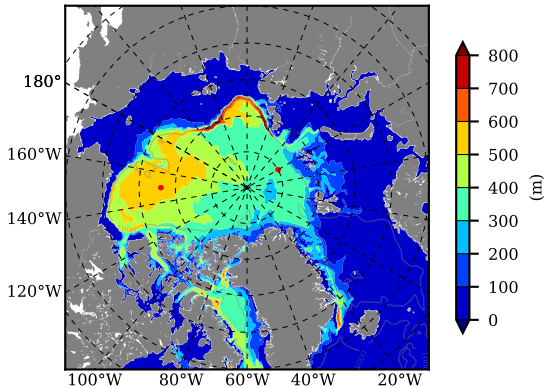

ERA01NEM405PSC AW Max Temp over 1989

AW Max Temp from PHC 3.0

ERA01NEM405PSC AW Max Temp depth

AW Max Temp depth from PHC 3.0