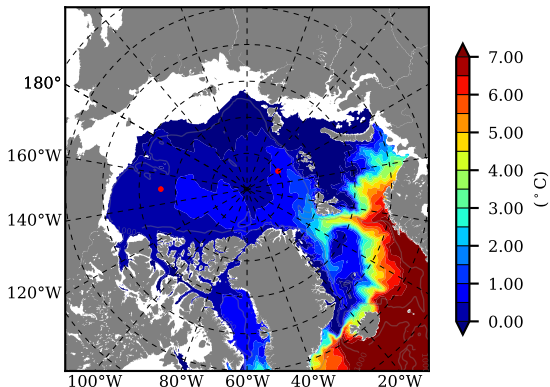

ERA01NEM405PSC AW Max Temp over 1989

AW Max Temp from PHC 3.0

ERA01NEM405PSC AW Max Temp depth

AW Max Temp depth from PHC 3.0