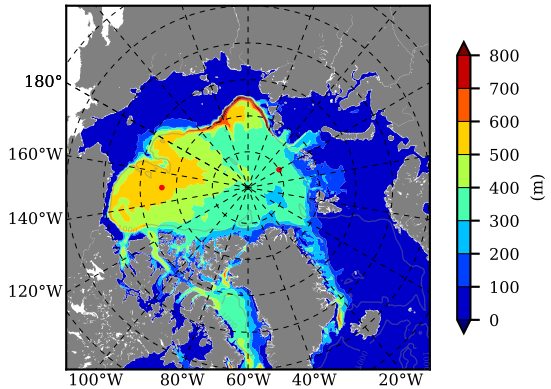

ERA01NEM405PSC AW Max Temp over 1990

AW Max Temp from PHC 3.0

ERA01NEM405PSC AW Max Temp depth

AW Max Temp depth from PHC 3.0