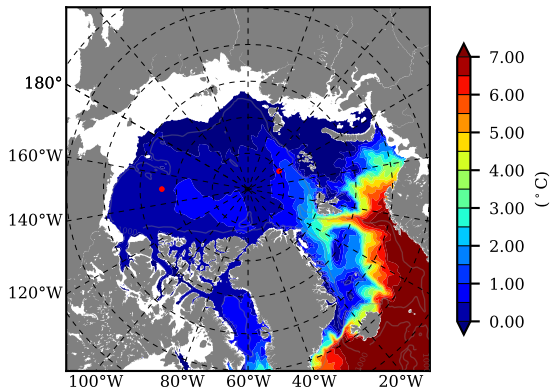

ERA01NEM405PSC AW Max Temp over 1990

AW Max Temp from PHC 3.0

ERA01NEM405PSC AW Max Temp depth

AW Max Temp depth from PHC 3.0