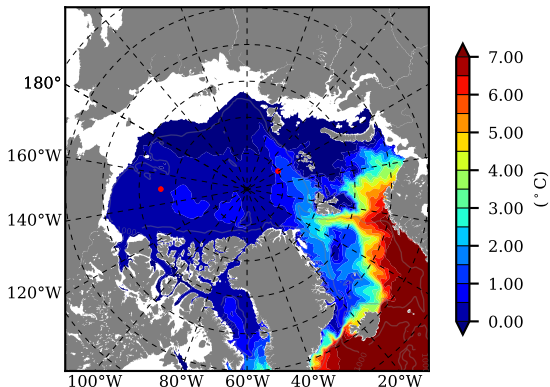

ERA01NEM405PSC AW Max Temp over 1991

AW Max Temp from PHC 3.0

ERA01NEM405PSC AW Max Temp depth

AW Max Temp depth from PHC 3.0