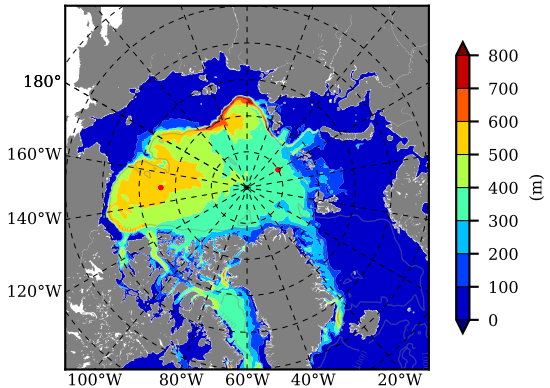

ERA01NEM405PSC AW Max Temp over 1991

AW Max Temp from PHC 3.0

ERA01NEM405PSC AW Max Temp depth

AW Max Temp depth from PHC 3.0