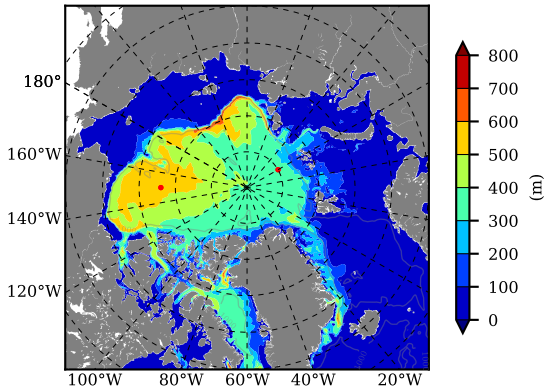

ERA01NEM405PSC AW Max Temp over 1992

AW Max Temp from PHC 3.0

ERA01NEM405PSC AW Max Temp depth

AW Max Temp depth from PHC 3.0