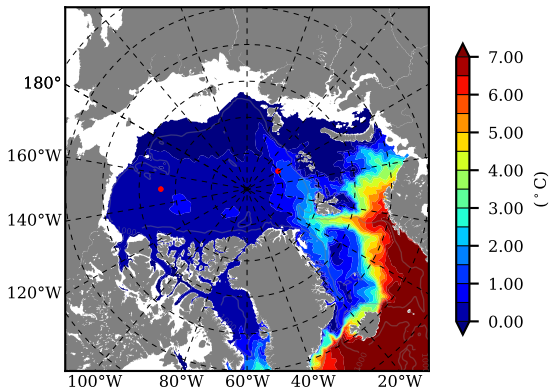

ERA01NEM405PSC AW Max Temp over 1992

AW Max Temp from PHC 3.0

ERA01NEM405PSC AW Max Temp depth

AW Max Temp depth from PHC 3.0