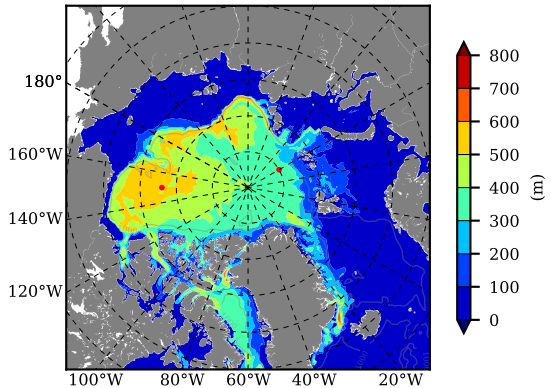

ERA01NEM405PSC AW Max Temp over 1993

AW Max Temp from PHC 3.0

ERA01NEM405PSC AW Max Temp depth

AW Max Temp depth from PHC 3.0