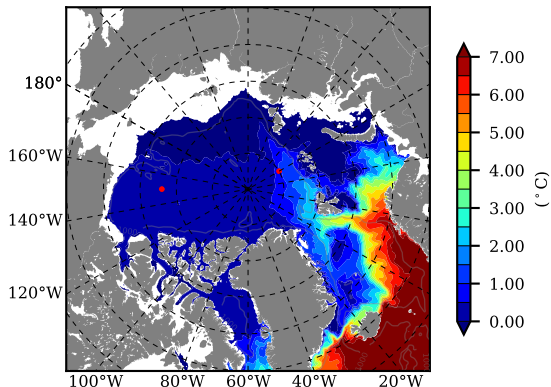

ERA01NEM405PSC AW Max Temp over 1993

AW Max Temp from PHC 3.0

ERA01NEM405PSC AW Max Temp depth

AW Max Temp depth from PHC 3.0