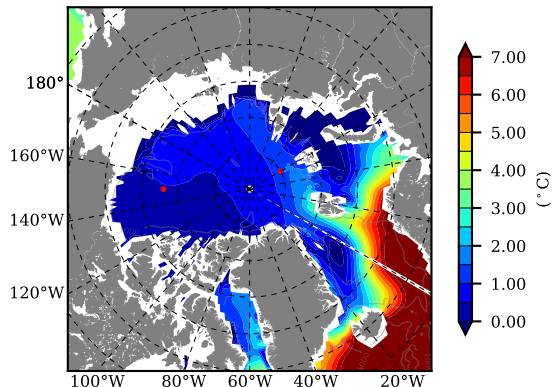

ERA01NEM405PSC AW Max Temp over 1993

AW Max Temp from PHC 3.0

ERA01NEM405PSC AW Max Temp depth

AW Max Temp depth from PHC 3.0