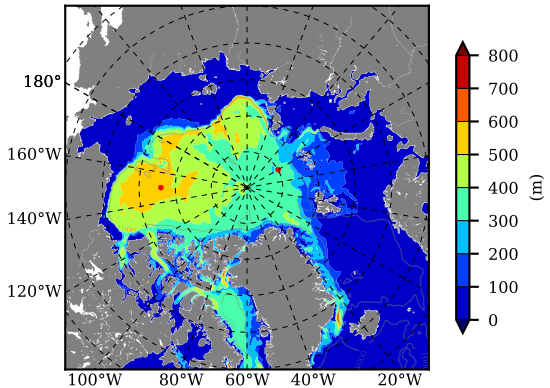

ERA01NEM405PSC AW Max Temp over 1994

AW Max Temp from PHC 3.0

ERA01NEM405PSC AW Max Temp depth

AW Max Temp depth from PHC 3.0