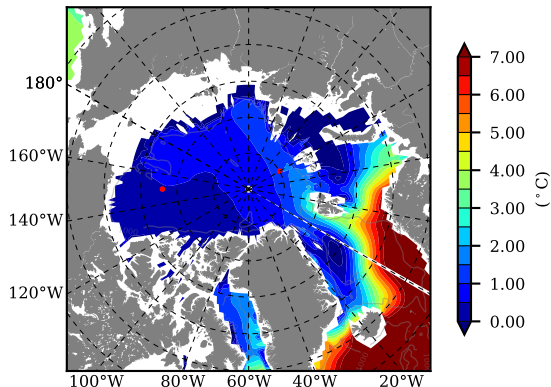

ERA01NEM405PSC AW Max Temp over 1994

AW Max Temp from PHC 3.0

ERA01NEM405PSC AW Max Temp depth

AW Max Temp depth from PHC 3.0