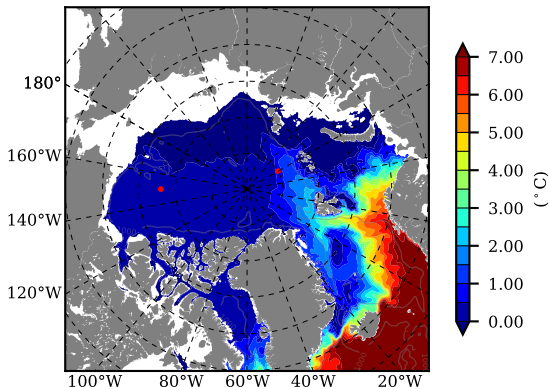

ERA01NEM405PSC AW Max Temp over 1994

AW Max Temp from PHC 3.0

ERA01NEM405PSC AW Max Temp depth

AW Max Temp depth from PHC 3.0