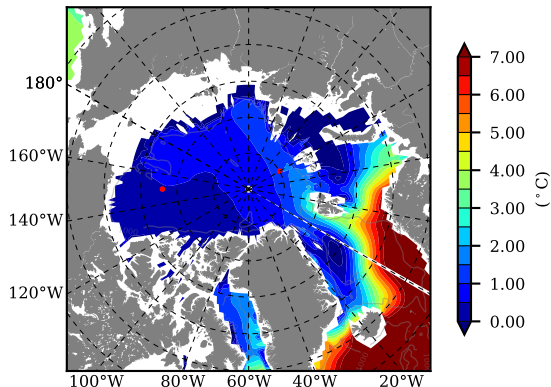

ERA01NEM405PSC AW Max Temp over 1995

AW Max Temp from PHC 3.0

ERA01NEM405PSC AW Max Temp depth

AW Max Temp depth from PHC 3.0