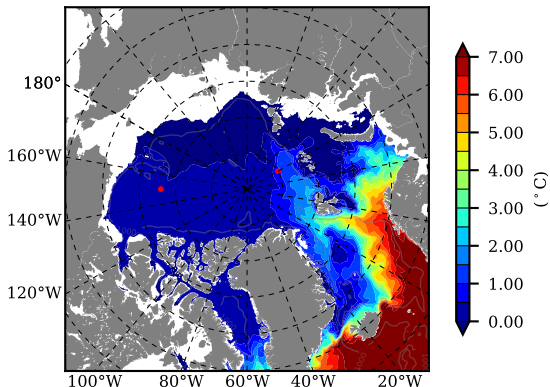

ERA01NEM405PSC AW Max Temp over 1995

AW Max Temp from PHC 3.0

ERA01NEM405PSC AW Max Temp depth

AW Max Temp depth from PHC 3.0