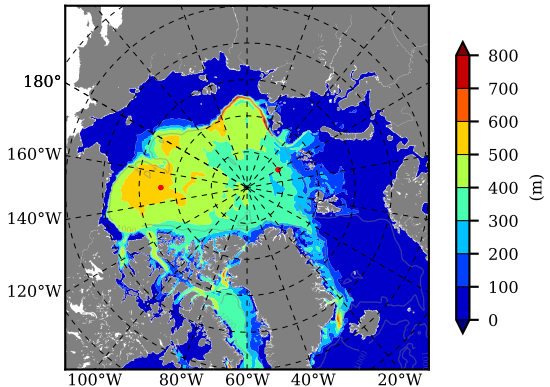

ERA01NEM405PSC AW Max Temp over 1995

AW Max Temp from PHC 3.0

ERA01NEM405PSC AW Max Temp depth

AW Max Temp depth from PHC 3.0