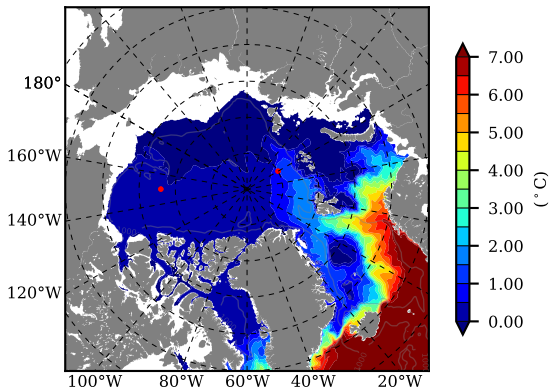

ERA01NEM405PSC AW Max Temp over 1996

AW Max Temp from PHC 3.0

ERA01NEM405PSC AW Max Temp depth

AW Max Temp depth from PHC 3.0