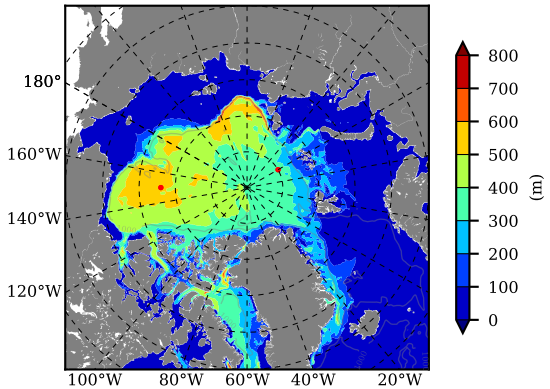

ERA01NEM405PSC AW Max Temp over 1996

AW Max Temp from PHC 3.0

ERA01NEM405PSC AW Max Temp depth

AW Max Temp depth from PHC 3.0