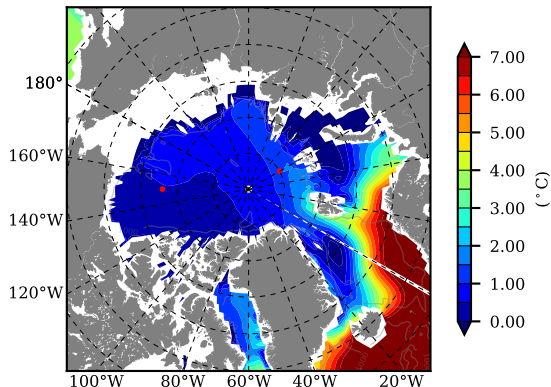

ERA01NEM405PSC AW Max Temp over 1997

AW Max Temp from PHC 3.0

ERA01NEM405PSC AW Max Temp depth

AW Max Temp depth from PHC 3.0