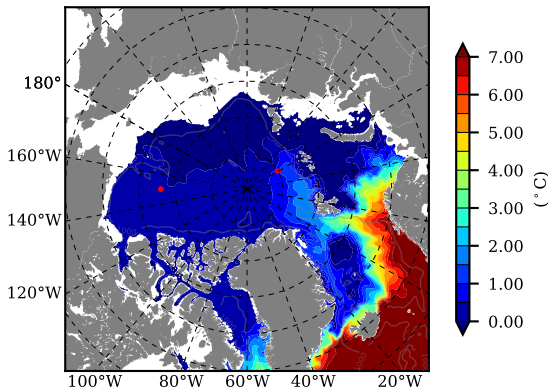

ERA01NEM405PSC AW Max Temp over 1997

AW Max Temp from PHC 3.0

ERA01NEM405PSC AW Max Temp depth

AW Max Temp depth from PHC 3.0