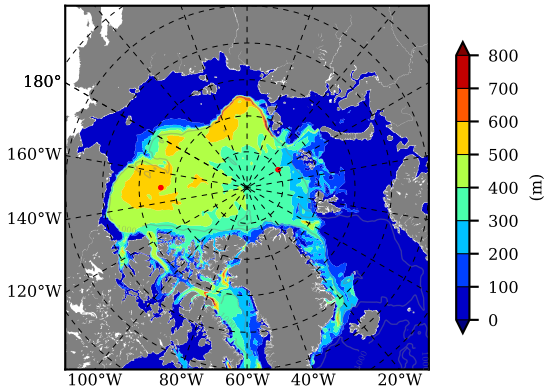

ERA01NEM405PSC AW Max Temp over 1997

AW Max Temp from PHC 3.0

ERA01NEM405PSC AW Max Temp depth

AW Max Temp depth from PHC 3.0