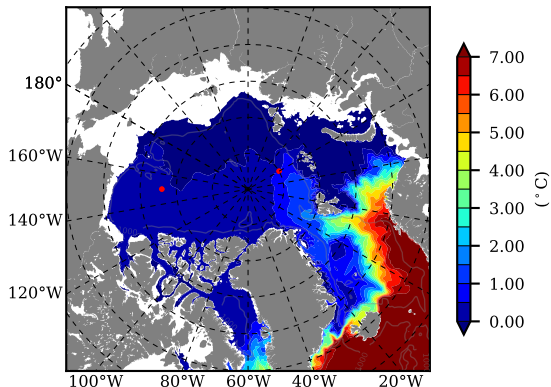

ERA01NEM405PSC AW Max Temp over 1998

AW Max Temp from PHC 3.0

ERA01NEM405PSC AW Max Temp depth

AW Max Temp depth from PHC 3.0