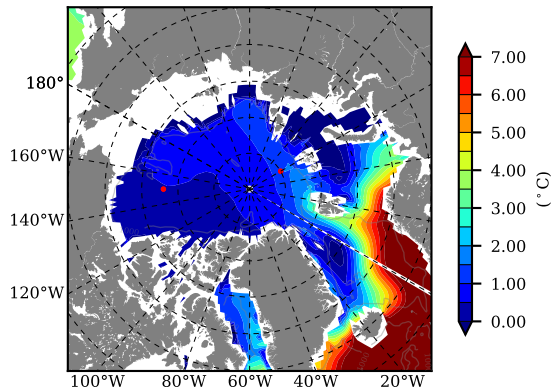

ERA01NEM405PSC AW Max Temp over 1998

AW Max Temp from PHC 3.0

ERA01NEM405PSC AW Max Temp depth

AW Max Temp depth from PHC 3.0