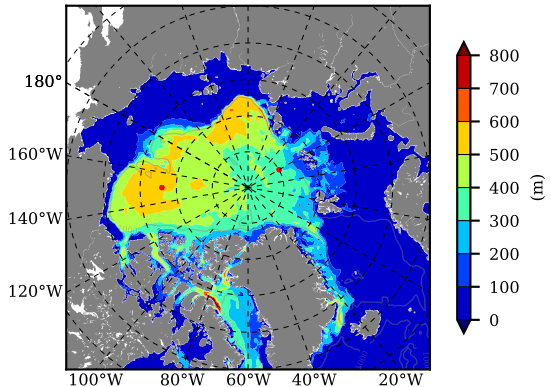

ERA01NEM405PSC AW Max Temp over 1998

AW Max Temp from PHC 3.0

ERA01NEM405PSC AW Max Temp depth

AW Max Temp depth from PHC 3.0