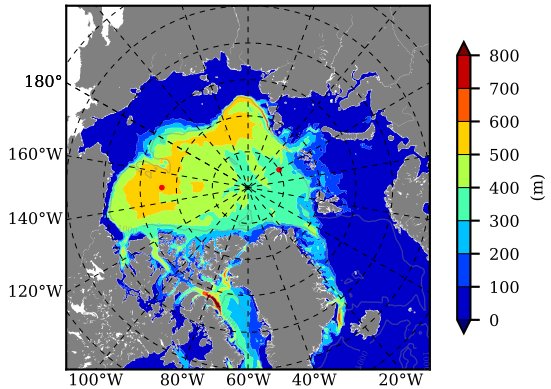

ERA01NEM405PSC AW Max Temp over 1999

AW Max Temp from PHC 3.0

ERA01NEM405PSC AW Max Temp depth

AW Max Temp depth from PHC 3.0