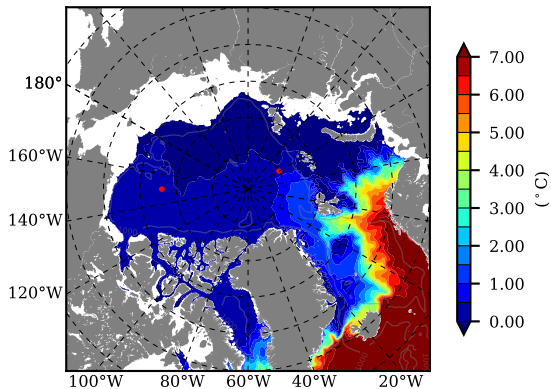

ERA01NEM405PSC AW Max Temp over 1999

AW Max Temp from PHC 3.0

ERA01NEM405PSC AW Max Temp depth

AW Max Temp depth from PHC 3.0