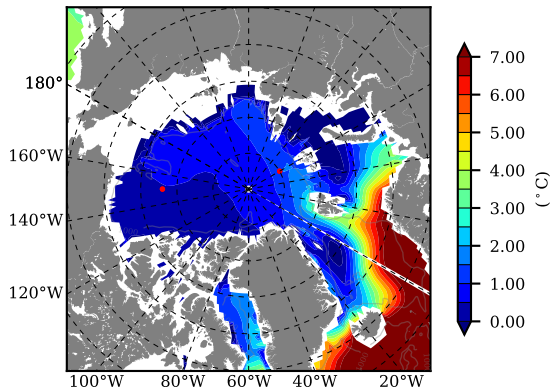

ERA01NEM405PSC AW Max Temp over 1999

AW Max Temp from PHC 3.0

ERA01NEM405PSC AW Max Temp depth

AW Max Temp depth from PHC 3.0