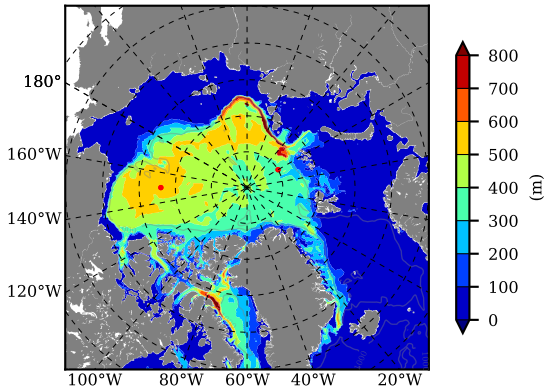

ERA01NEM405PSC AW Max Temp over 2000

AW Max Temp from PHC 3.0

ERA01NEM405PSC AW Max Temp depth

AW Max Temp depth from PHC 3.0