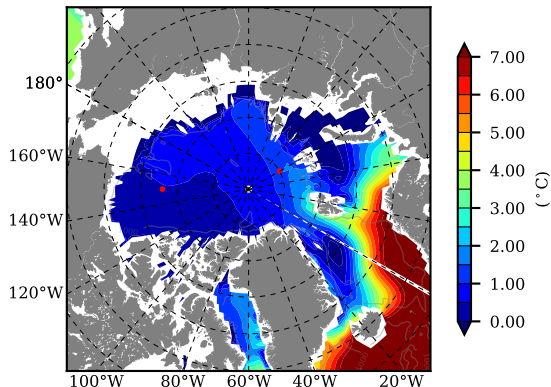

ERA01NEM405PSC AW Max Temp over 2000

AW Max Temp from PHC 3.0

ERA01NEM405PSC AW Max Temp depth

AW Max Temp depth from PHC 3.0