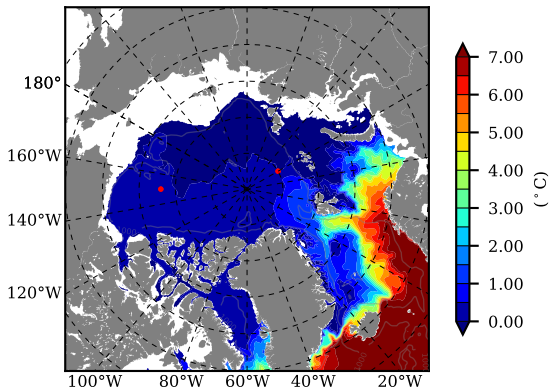

ERA01NEM405PSC AW Max Temp over 2000

AW Max Temp from PHC 3.0

ERA01NEM405PSC AW Max Temp depth

AW Max Temp depth from PHC 3.0