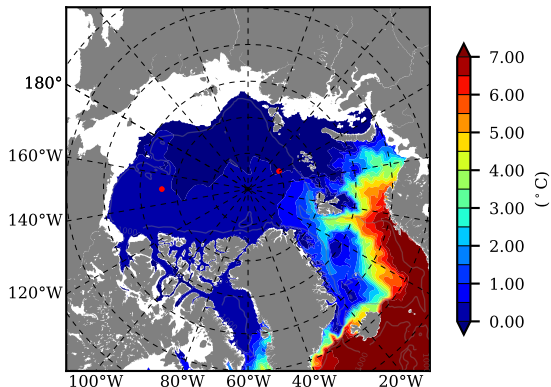

ERA01NEM405PSC AW Max Temp over 2001

AW Max Temp from PHC 3.0

ERA01NEM405PSC AW Max Temp depth

AW Max Temp depth from PHC 3.0