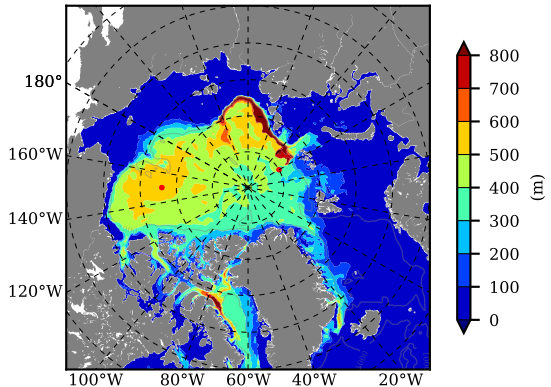

ERA01NEM405PSC AW Max Temp over 2001

AW Max Temp from PHC 3.0

ERA01NEM405PSC AW Max Temp depth

AW Max Temp depth from PHC 3.0