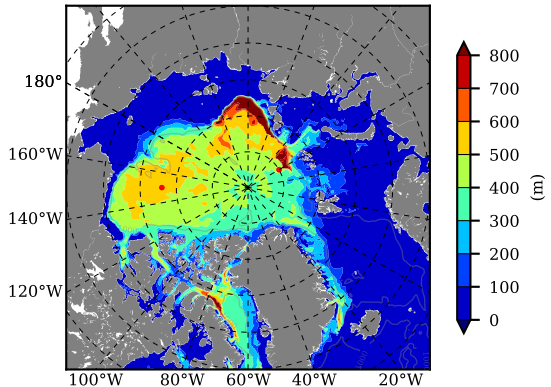

ERA01NEM405PSC AW Max Temp over 2002

AW Max Temp from PHC 3.0

ERA01NEM405PSC AW Max Temp depth

AW Max Temp depth from PHC 3.0