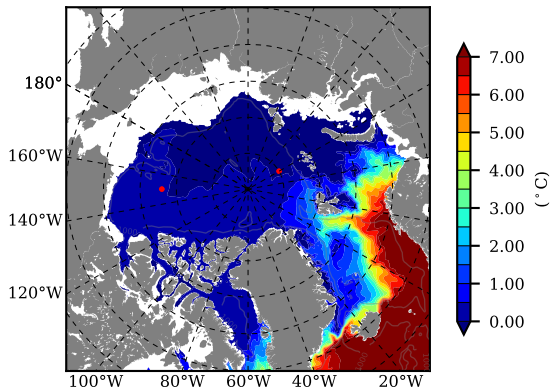

ERA01NEM405PSC AW Max Temp over 2002

AW Max Temp from PHC 3.0

ERA01NEM405PSC AW Max Temp depth

AW Max Temp depth from PHC 3.0