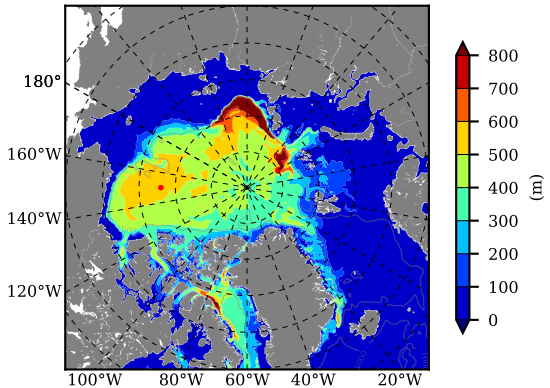

ERA01NEM405PSC AW Max Temp over 2003

AW Max Temp from PHC 3.0

ERA01NEM405PSC AW Max Temp depth

AW Max Temp depth from PHC 3.0