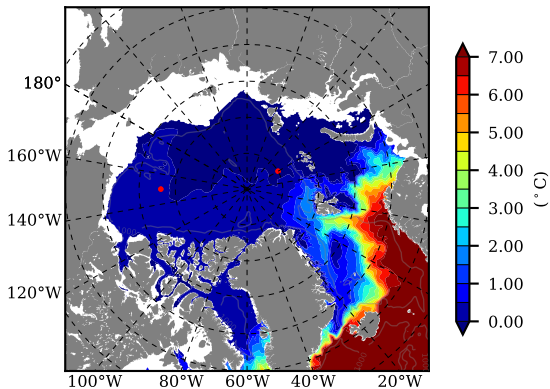

ERA01NEM405PSC AW Max Temp over 2003

AW Max Temp from PHC 3.0

ERA01NEM405PSC AW Max Temp depth

AW Max Temp depth from PHC 3.0