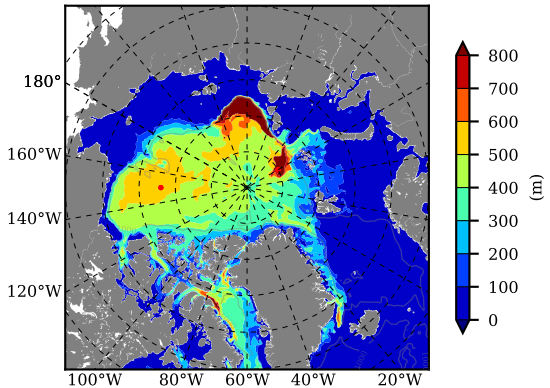

ERA01NEM405PSC AW Max Temp over 2004

AW Max Temp from PHC 3.0

ERA01NEM405PSC AW Max Temp depth

AW Max Temp depth from PHC 3.0