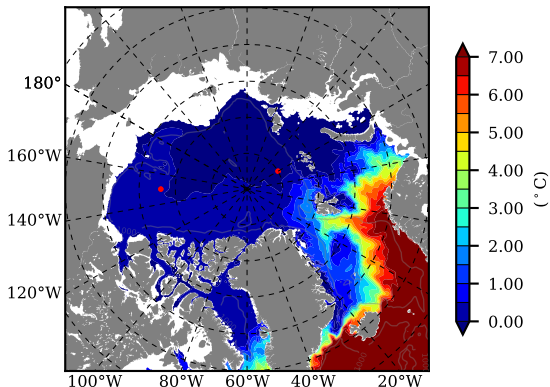

ERA01NEM405PSC AW Max Temp over 2004

AW Max Temp from PHC 3.0

ERA01NEM405PSC AW Max Temp depth

AW Max Temp depth from PHC 3.0