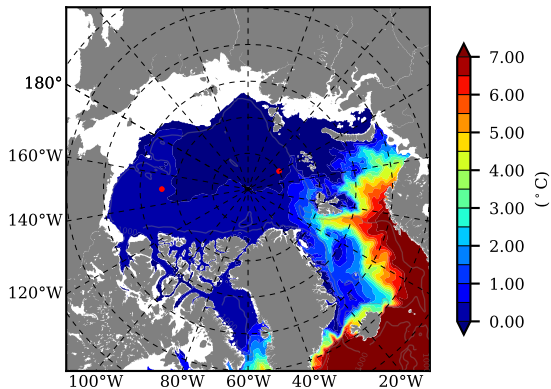

ERA01NEM405PSC AW Max Temp over 2005

AW Max Temp from PHC 3.0

ERA01NEM405PSC AW Max Temp depth

AW Max Temp depth from PHC 3.0