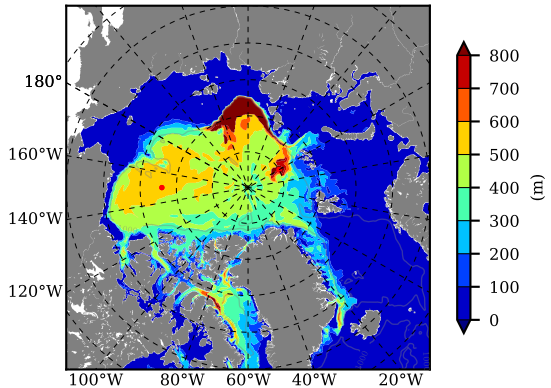

ERA01NEM405PSC AW Max Temp over 2005

AW Max Temp from PHC 3.0

ERA01NEM405PSC AW Max Temp depth

AW Max Temp depth from PHC 3.0