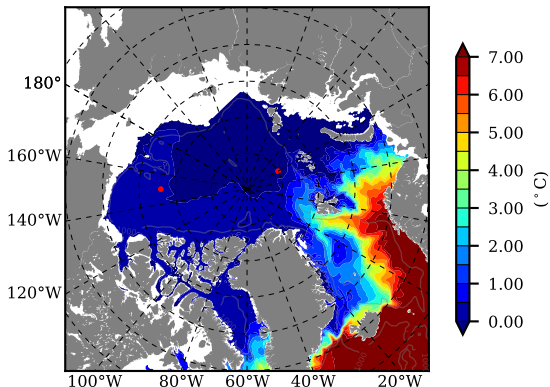

ERA01NEM405PSC AW Max Temp over 2006

AW Max Temp from PHC 3.0

ERA01NEM405PSC AW Max Temp depth

AW Max Temp depth from PHC 3.0