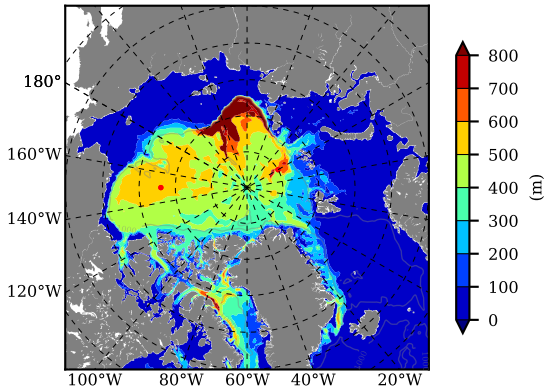

ERA01NEM405PSC AW Max Temp over 2006

AW Max Temp from PHC 3.0

ERA01NEM405PSC AW Max Temp depth

AW Max Temp depth from PHC 3.0