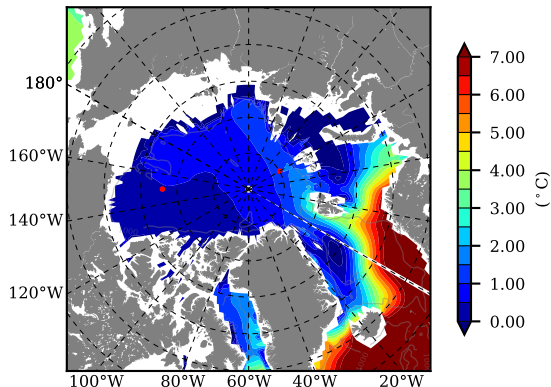

ERA01NEM405PSC AW Max Temp over 2006

AW Max Temp from PHC 3.0

ERA01NEM405PSC AW Max Temp depth

AW Max Temp depth from PHC 3.0