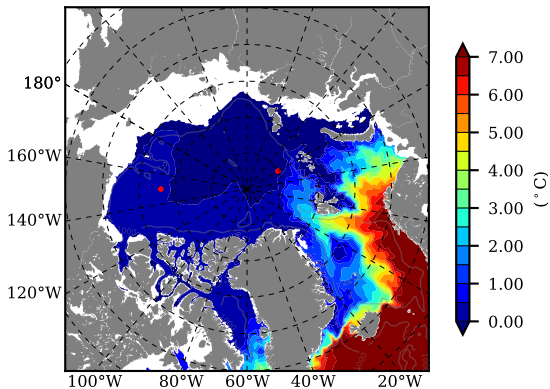

ERA01NEM405PSC AW Max Temp over 2007

AW Max Temp from PHC 3.0

ERA01NEM405PSC AW Max Temp depth

AW Max Temp depth from PHC 3.0