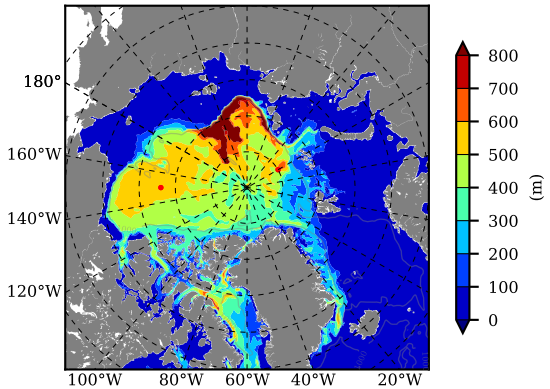

ERA01NEM405PSC AW Max Temp over 2007

AW Max Temp from PHC 3.0

ERA01NEM405PSC AW Max Temp depth

AW Max Temp depth from PHC 3.0