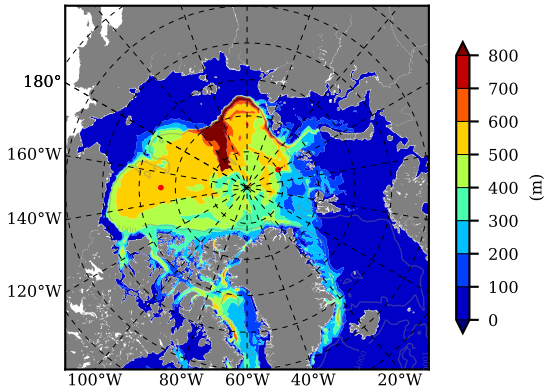

ERA01NEM405PSC AW Max Temp over 2008

AW Max Temp from PHC 3.0

ERA01NEM405PSC AW Max Temp depth

AW Max Temp depth from PHC 3.0