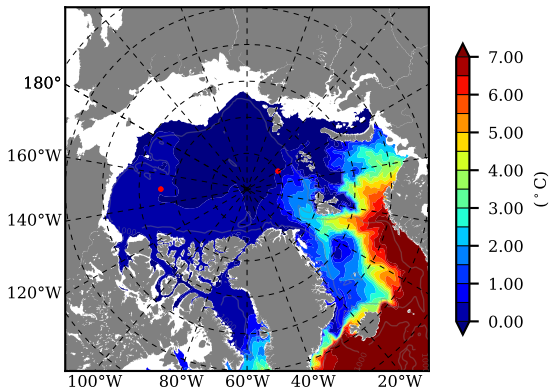

ERA01NEM405PSC AW Max Temp over 2008

AW Max Temp from PHC 3.0

ERA01NEM405PSC AW Max Temp depth

AW Max Temp depth from PHC 3.0