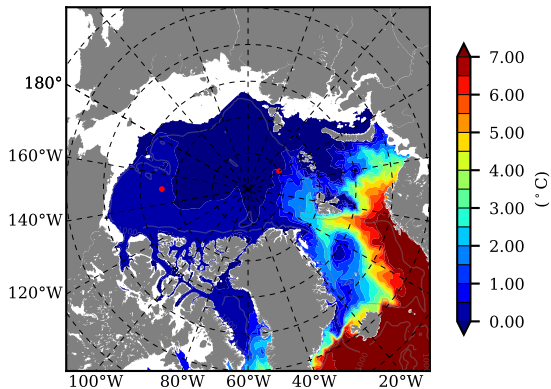

ERA01NEM405PSC AW Max Temp over 2009

AW Max Temp from PHC 3.0

ERA01NEM405PSC AW Max Temp depth

AW Max Temp depth from PHC 3.0