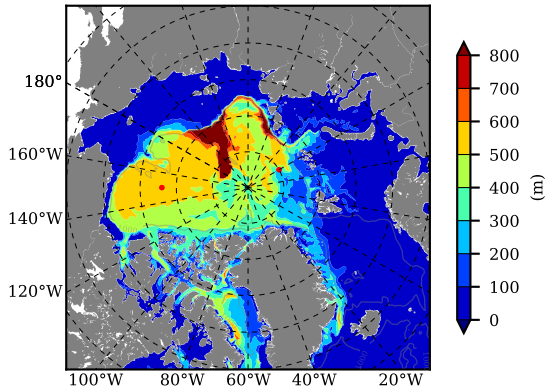

ERA01NEM405PSC AW Max Temp over 2009

AW Max Temp from PHC 3.0

ERA01NEM405PSC AW Max Temp depth

AW Max Temp depth from PHC 3.0