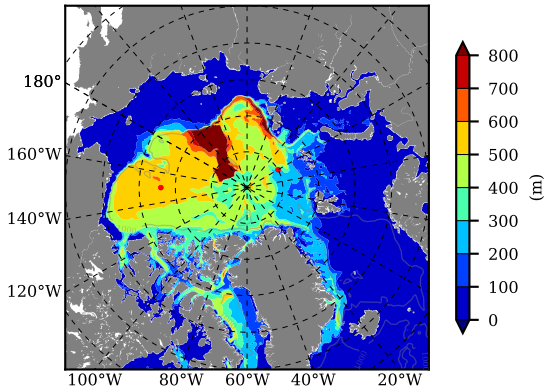

ERA01NEM405PSC AW Max Temp over 2010

AW Max Temp from PHC 3.0

ERA01NEM405PSC AW Max Temp depth

AW Max Temp depth from PHC 3.0