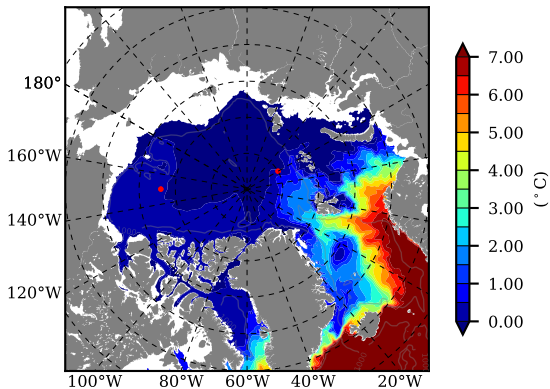

ERA01NEM405PSC AW Max Temp over 2010

AW Max Temp from PHC 3.0

ERA01NEM405PSC AW Max Temp depth

AW Max Temp depth from PHC 3.0