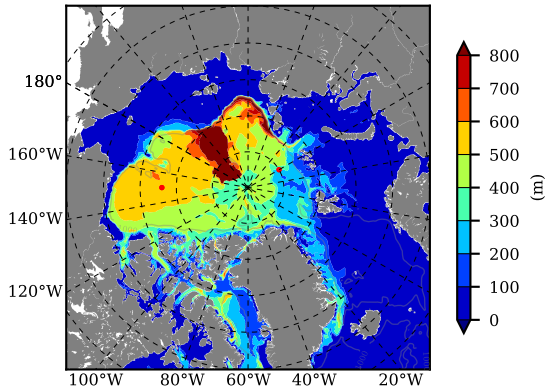

ERA01NEM405PSC AW Max Temp over 2011

AW Max Temp from PHC 3.0

ERA01NEM405PSC AW Max Temp depth

AW Max Temp depth from PHC 3.0