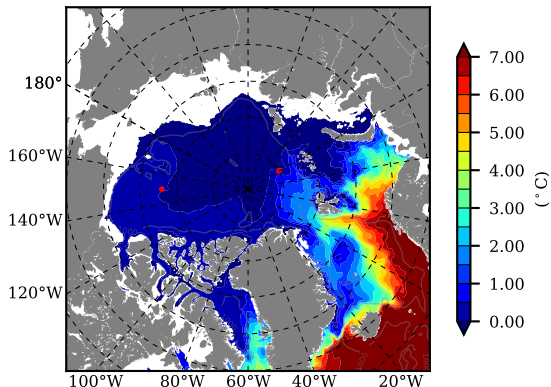

ERA01NEM405PSC AW Max Temp over 2011

AW Max Temp from PHC 3.0

ERA01NEM405PSC AW Max Temp depth

AW Max Temp depth from PHC 3.0