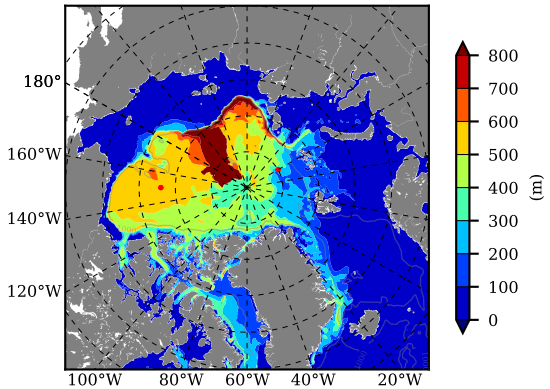

ERA01NEM405PSC AW Max Temp over 2012

AW Max Temp from PHC 3.0

ERA01NEM405PSC AW Max Temp depth

AW Max Temp depth from PHC 3.0