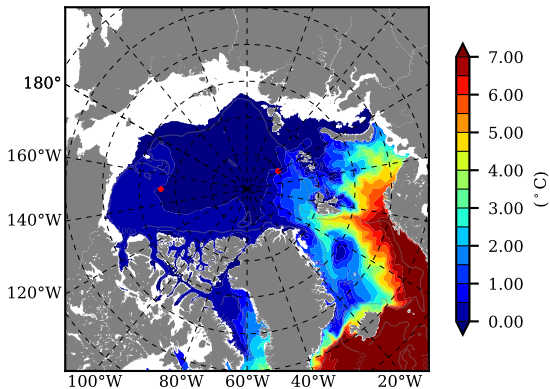

ERA01NEM405PSC AW Max Temp over 2012

AW Max Temp from PHC 3.0

ERA01NEM405PSC AW Max Temp depth

AW Max Temp depth from PHC 3.0