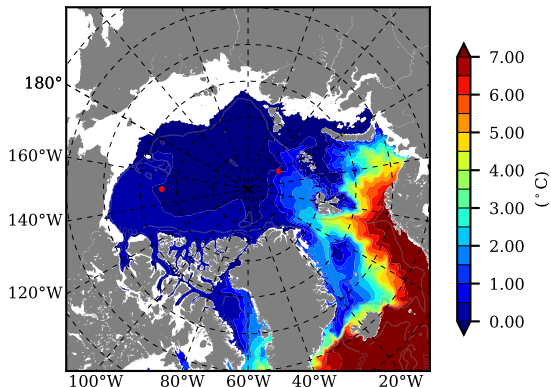

ERA01NEM405PSC AW Max Temp over 2013

AW Max Temp from PHC 3.0

ERA01NEM405PSC AW Max Temp depth

AW Max Temp depth from PHC 3.0