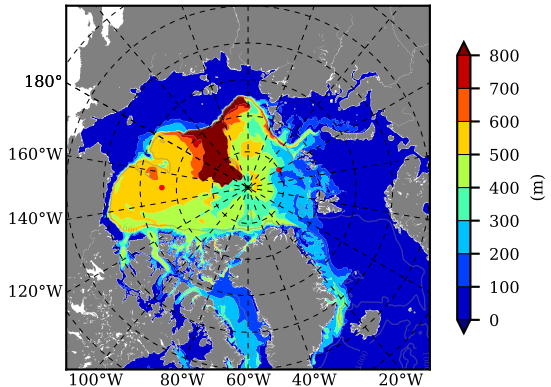

ERA01NEM405PSC AW Max Temp over 2013

AW Max Temp from PHC 3.0

ERA01NEM405PSC AW Max Temp depth

AW Max Temp depth from PHC 3.0