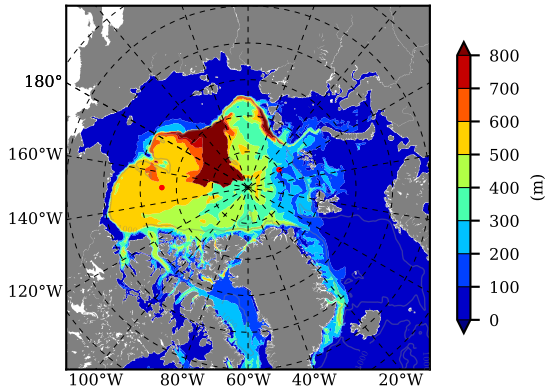

ERA01NEM405PSC AW Max Temp over 2014

AW Max Temp from PHC 3.0

ERA01NEM405PSC AW Max Temp depth

AW Max Temp depth from PHC 3.0