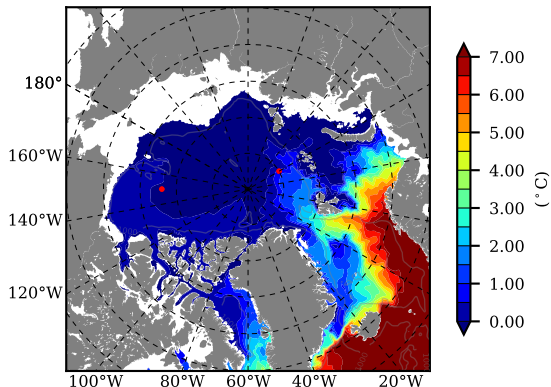

ERA01NEM405PSC AW Max Temp over 2014

AW Max Temp from PHC 3.0

ERA01NEM405PSC AW Max Temp depth

AW Max Temp depth from PHC 3.0