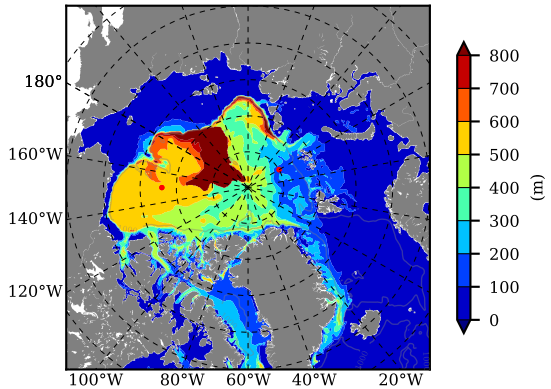

ERA01NEM405PSC AW Max Temp over 2015

AW Max Temp from PHC 3.0

ERA01NEM405PSC AW Max Temp depth

AW Max Temp depth from PHC 3.0