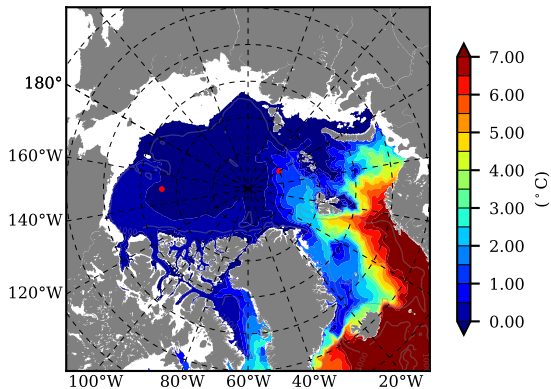

ERA01NEM405PSC AW Max Temp over 2015

AW Max Temp from PHC 3.0

ERA01NEM405PSC AW Max Temp depth

AW Max Temp depth from PHC 3.0