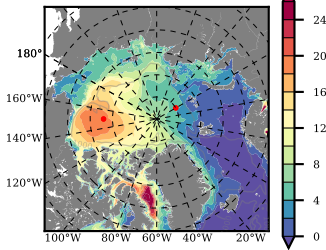

ERA01NEM405PSC mean FWC (m) over 1979

Mean FWC (m) from BG Obs Sys. (Proshutinsky et al. GRL2018) over year 2003-2017

Mean FWC (m) from Init State

ERA01NEM405PSC mean SSH anomaly

Mean DOT from Armitage et al. 2017 2003-2014