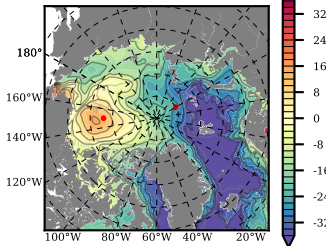

ERA01NEM405PSC mean FWC (m) over 1979

Mean FWC (m) from BG Obs Sys. (Proshutinsky et al. GRL2018) over year 2003-2017

Mean FWC (m) from Init State

ERA01NEM405PSC mean SSH anomaly

Mean DOT from Armitage et al. 2017 2003-2014